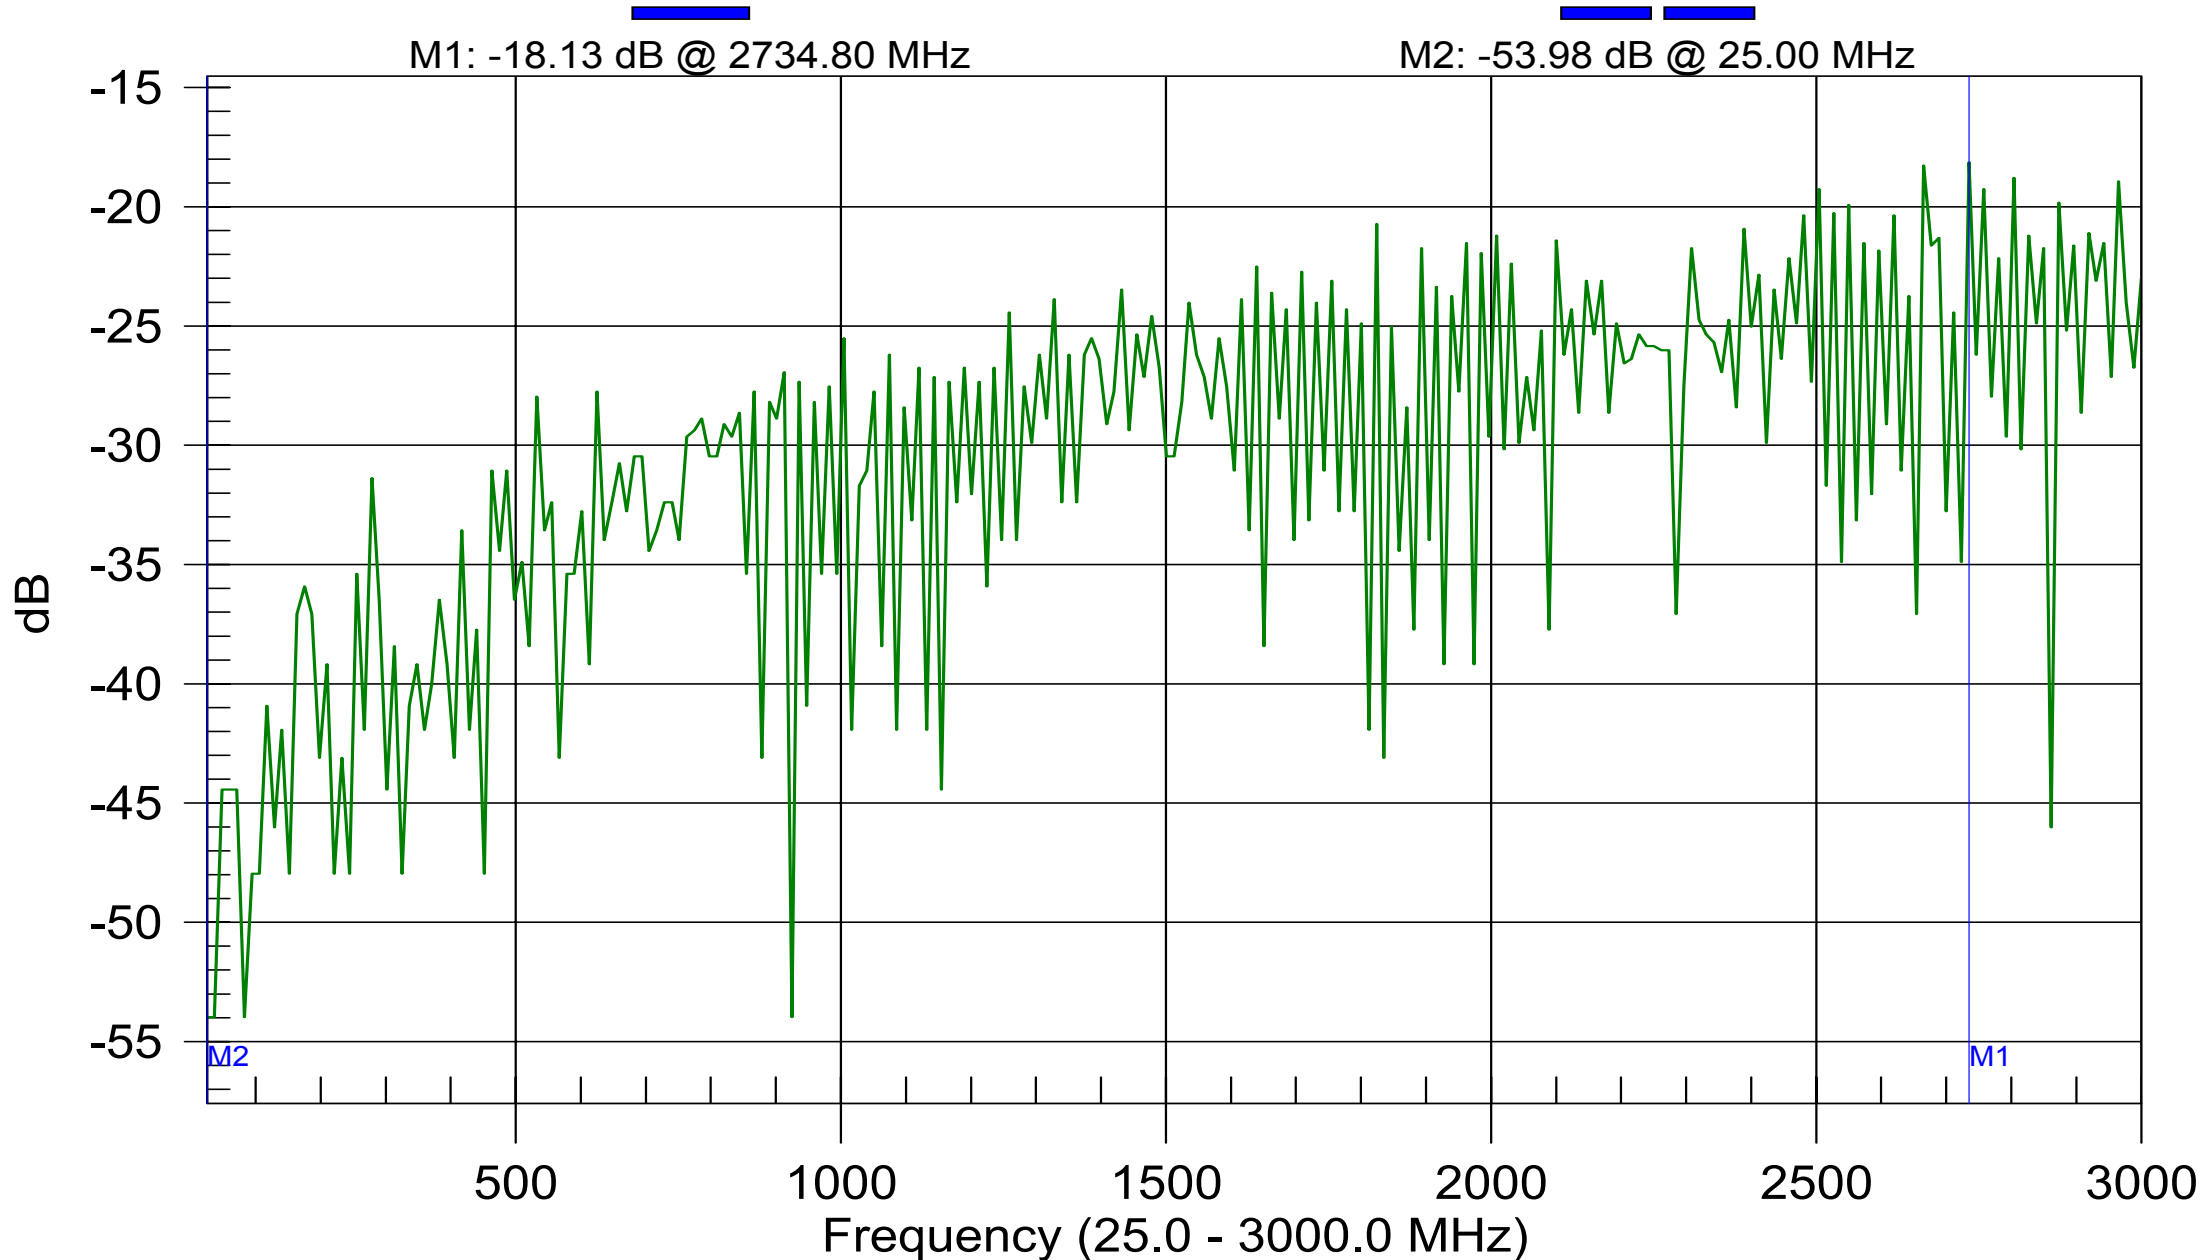

# Return Loss

POR010765-1

Resolution: 259  
Date: 02/25/2003  
Model: S331B

CAL: ON(COAX)  
Time: 12:30:21  
Serial #: 00048072

CW: OFF