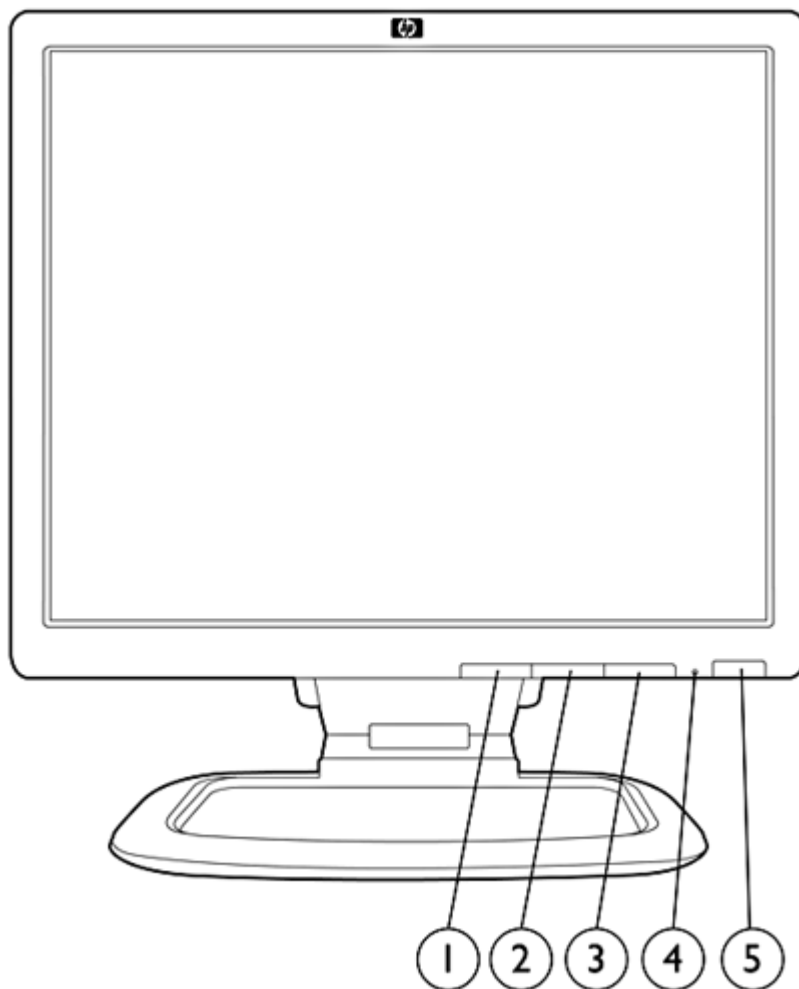

## Overview

- 1. Menu/Select
- 2. "-" OSD Navigation/Auto Adjust
- 3. "+" OSD Navigation/Input Select

- 4. Power LED
- 5. Power

---

### Technical Specifications

Panel	Type	Active matrix, thin film transistor (TFT)
	Viewable Image Area (diagonal)	17 in (43.2 cm)
	Screen Opening (W x H)	13.4 x 10.7 in (33.9 x 27.2 cm)
	Panel Type	TN
	Aspect Ratio	5:4
	Viewing Angle (typical)	Up to 160° horizontal/160° vertical (10:1 contrast ratio)
	Brightness (typical)*	300 nits (cd/m <sup>2</sup> )
	Contrast Ratio (typical)*	800:1
	Response Time (typical)*	5 ms (rise + fall)
	Pixel Pitch	0.264 mm
	Backlight Lamp Life (to half brightness)	40K hours
<i>* All performance specifications represent the typical specifications provided by HP's component manufacturers; actual performance may vary either higher or lower.</i>		
Video/Other Inputs	Plug and Play	Yes (supports VESA DDC2B and DDC/CI; PC2001 compliant)
	USB 2.0 Hub	Self-powered; two ports (cable included)
	Input Signal	Two connectors: one 15-pin mini D-sub analog VGA and one DVI-D
	Input Impedance	75 ohms ± 2%
	Sync Input	Separate sync (HSYNC/VSYNC)
	Video Cable	15-pin D-sub mini connector; detached
	Video Cable Length	70.9 in/1.8 m; detached
Signal Interface/ Performance	Horizontal Frequency	24 to 83 kHz
	Vertical Frequency	50 to 77 Hz
	Native Resolution	1280 x 1024 @ 60 Hz (analog) 1280 x 1024 @ 60 Hz (digital)
	Max Resolution (Analog)	1280 x 1024 @ 75 Hz
	Max Resolution (Digital)	1280 x 1024 @ 75 Hz
	Preset VESA Graphic Modes (non-interlaced)	640 x 480 @ 60 Hz, 72 Hz, 75 Hz 720 x 400 @ 70 Hz 800 x 600 @ 60 Hz, 72 Hz, 75 Hz 1024 x 768 @ 60 Hz, 70 Hz, 75 Hz 1280 x 1024 @ 60 Hz, 75 Hz
	Preset MAC Mode	832 x 624 @ 75 Hz 1152 x 870 @ 75 Hz
	Preset SUN Mode	1152 x 900 @ 76 Hz
	Fail Safe Mode	Yes (limits out of range signal messages)
	Max Pixel Clock Speed	140 MHz
	User Programmable Modes	Yes, 15
	Anti-Glare	Yes