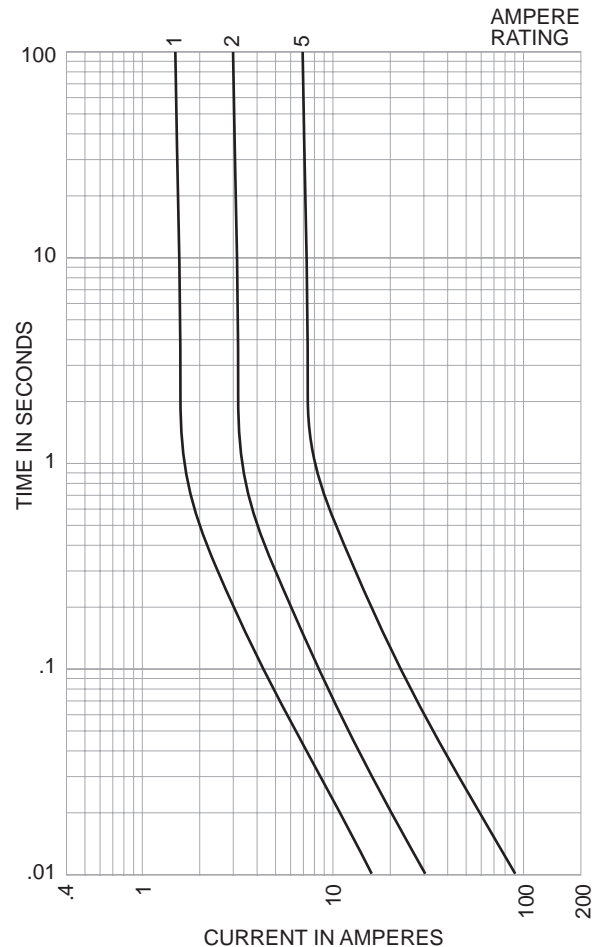

Time-Current Characteristic Curves—Average Melt

CE CE logo denotes compliance with European Union Low Voltage Directive (50-1000 Vac, 75-1500 Vdc). Refer to BIF document #8002 or contact Bussmann Application Engineering at 314-527-1270 for more information.

The only controlled copy of this BIF document is the electronic read-only version located on the Bussmann Network Drive. All other copies of this document are by definition uncontrolled. This bulletin is intended to clearly present comprehensive product data and provide technical information that will help the end user with design applications. Bussmann reserves the right, without notice, to change design or construction of any products and to discontinue or limit distribution of any products. Bussmann also reserves the right to change or update, without notice, any technical information contained in this bulletin. Once a product has been selected, it should be tested by the user in all possible applications.