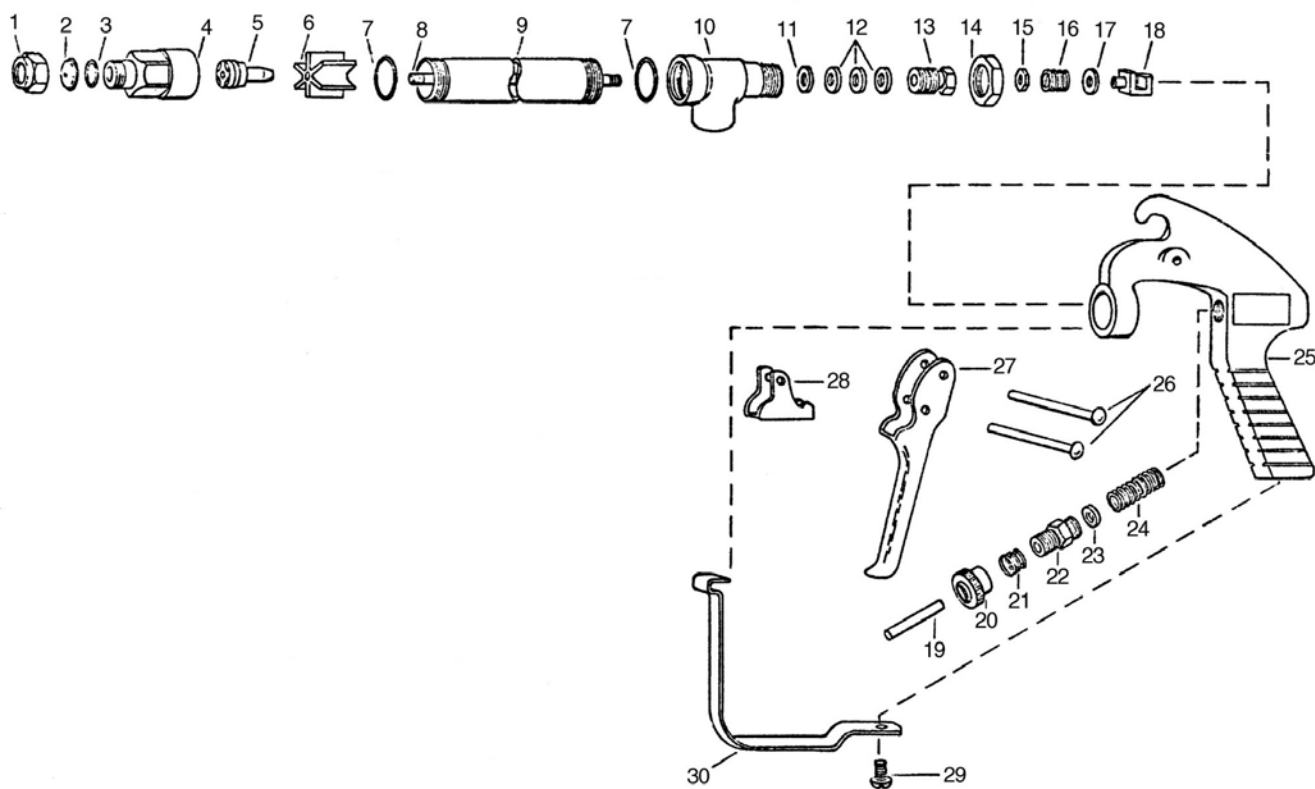

Sprayer Depot

Tel: (800) 228-0905

www.sprayerdepot.com

Parts for SSC Gunjet Type 43HA Spray Gun (Short)						
Ref No.	Part No.	Item description	Qty Req.	List Price	Our Price	Qty
2	D6	SSC D6 Orifice Disc	1	\$1.67	\$1.25	
3	CP4743NY	Nylon Gasket	1	\$1.75	\$1.31	
4	CP10566	Nozzle Housing, Brass	1	\$20.83	\$15.62	
6	CP10571	Guide Vane	1	\$9.45	\$6.86	
7	CP6943AL	Aluminum Gasket	2	\$1.76	\$1.32	
9	CP6604	Brass Tubing	1	\$42.84	\$32.13	
10	CP6492	Inlet Body, Brass	1	\$47.54	\$35.63	
11	CP6601302SS	Packing Washer	1	\$4.55	\$3.41	
12	CP6602LEA	Packing, Leather	3	\$3.96	\$2.97	
12	CP6602TEF	Packing, Teflon®	3	\$9.99	\$7.49	
13	CP19237	Packing Screw, Brass	1	\$5.74	\$4.31	
14	CP6599	Locknut, Brass	1	\$3.88	\$2.91	

15	CP9641INP	Stem Nut	1	\$6.28	\$4.71		
16	CP6595SS	Trigger Stop Spring	1	\$3.40	\$2.55		
17	CP79911ZP	Washer	1	\$1.71	\$1.28		
18	CP6597INP	Trigger Guide	1	\$17.84	\$13.38		
19	CP6591SS	Spring Stud	1	\$4.05	\$3.04		
20	CP6589IZP	Adjusting Nut	1	\$5.30	\$3.98		
21	CP6594SS	Spring for Adjusting Nut	1	\$1.82	\$1.37		
22	CP6588IZP	Spring Screw	1	\$5.59	\$4.19		
23	CP6592302SS	Spring Guide Washer	1	\$2.84	\$2.13		
24	CP65932SS	Main Spring	1	\$5.74	\$4.31		
25	CP144771AL	Handle Body, Aluminum	1	\$62.60	\$46.95		
26	CP7623IZP	Rivet	1	\$1.71	\$1.28		
27	CP6509INP	Trigger	1	\$6.76	\$5.07		
28	CP6510INP	Trigger Stop	1	\$5.94	\$4.46		
29	CP11757INP	Screw	1	\$2.49	\$2.12		
30	CP13798INP	Trigger Guard	1	\$12.05	\$9.04		