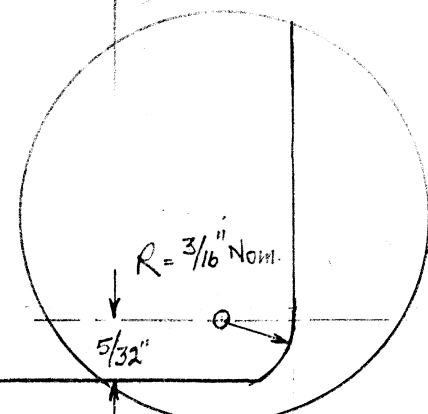

Cable/Test Lead Storage Rack

5mm Radius Both Ends.

Material = 1.2mm MSF

Finish = Epoxy Powder
 Bright Blue
 or Bright Yellow
 PR11-107
 (other colours to order.)

Centre (4, 20) Hole applies to 15 Way and longer only

Large Slot = L
 (Small Slot = S)

NOTE - Keep punching burr to underside

Detail "A"

Bend Up 30° Nom.