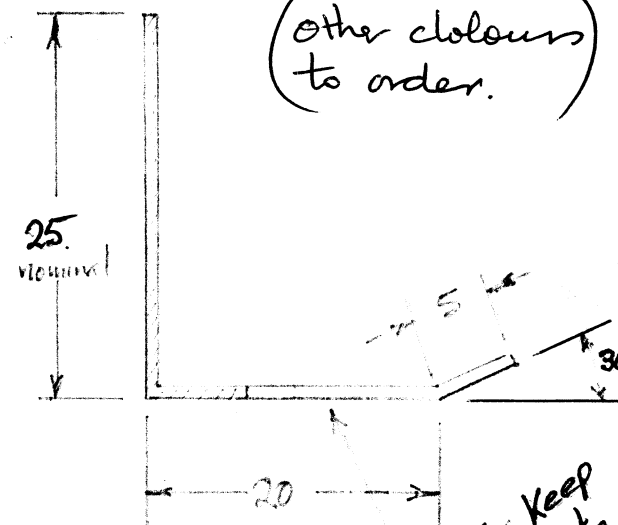

Cable/Test Lead Storage Rack

5mm Radius Both Ends.

Material = 1.2mm MSF

Finish = Epoxy Powder
 Bright Blue
 or Bright Yellow
 PR11-107
 (other colours to order.)

Centre (4, 20) Hole applies to 15 Way and longer only

Large Slot = L
 (Small Slot = S)

NOTE - Keep punching burr to underside

Detail "A"

Bend Up 30° Nom.