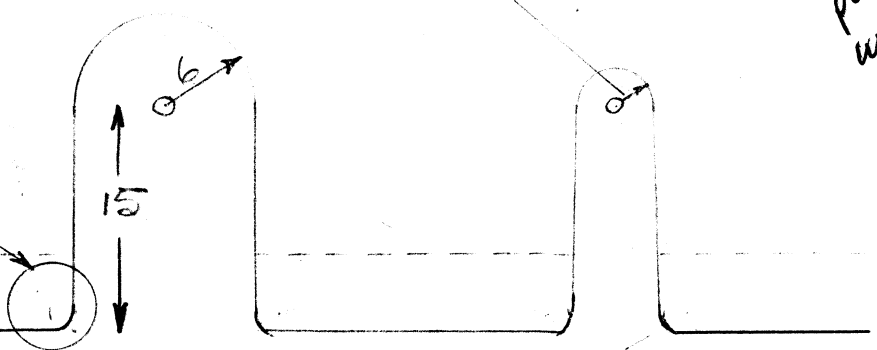

Cable/Test Lead Storage Rack

5mm Radius Both Ends.

Material = 1.2mm MSF

Finish = Epoxy Powder
 Bright Blue
 or Bright Yellow
 PR11-107
 (other colours to order.)

Centre (4, 20) Hole applies to 15 Way and longer only

Large Slot = L
 (Small Slot = S)

NOTE - Keep punching burr to underside

Detail "A"

Bend Up 30° Nom.