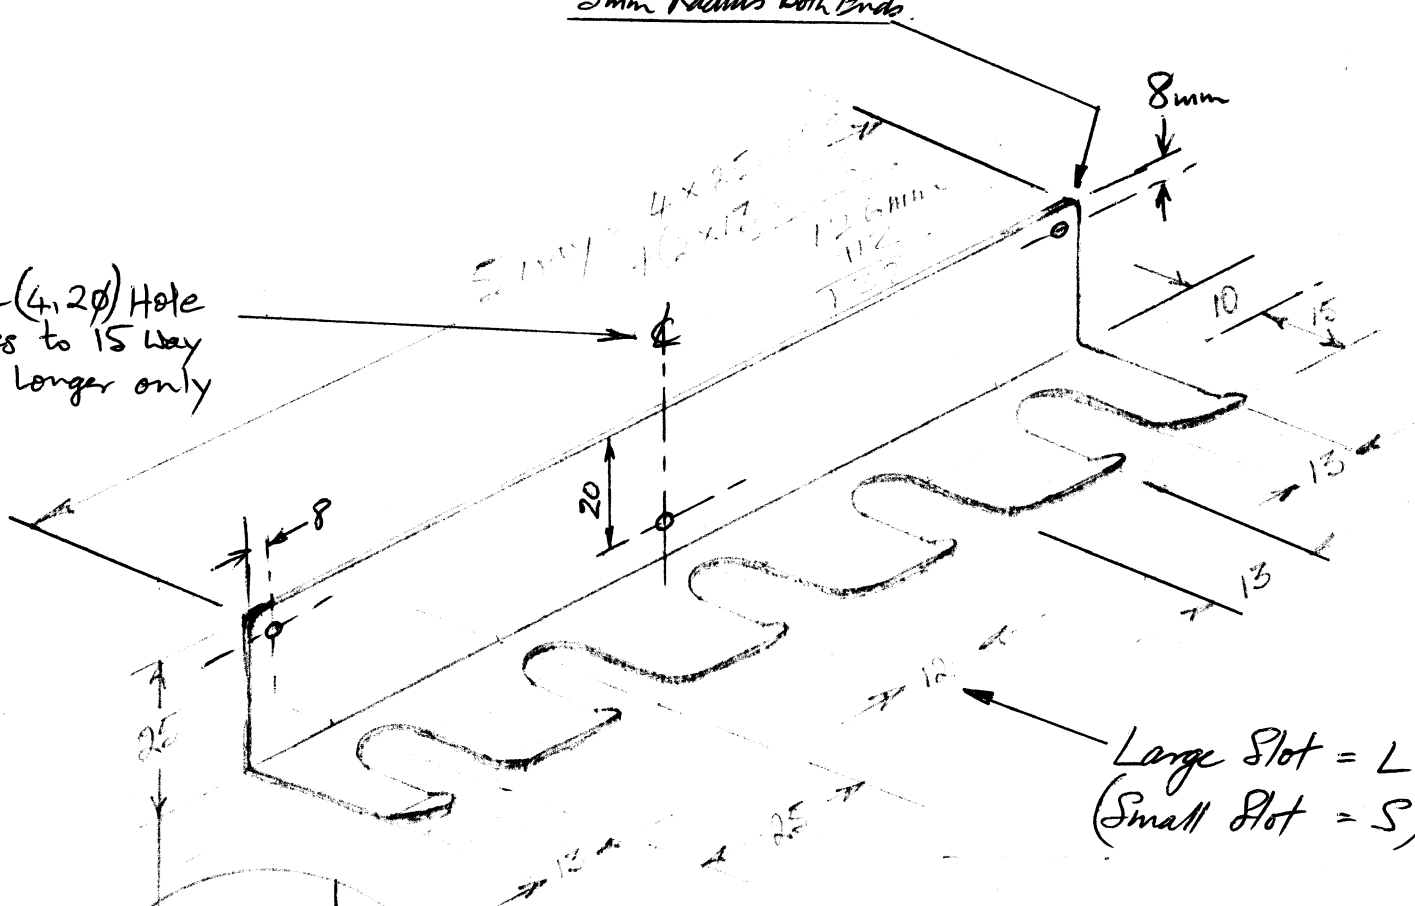

Cable/Test Lead Storage Rack

5mm Radius Both Ends.

Material = 1.2mm MSF

Finish = Epoxy Powder
 Bright Blue
 or Bright Yellow
 PR11-107
 (other colours to order.)

Centre (4, 20) Hole applies to 15 Way and longer only

Large Slot = L
 (Small Slot = S)

NOTE - Keep punching burr to underside

Detail "A"

Bend Up 30° Nom.