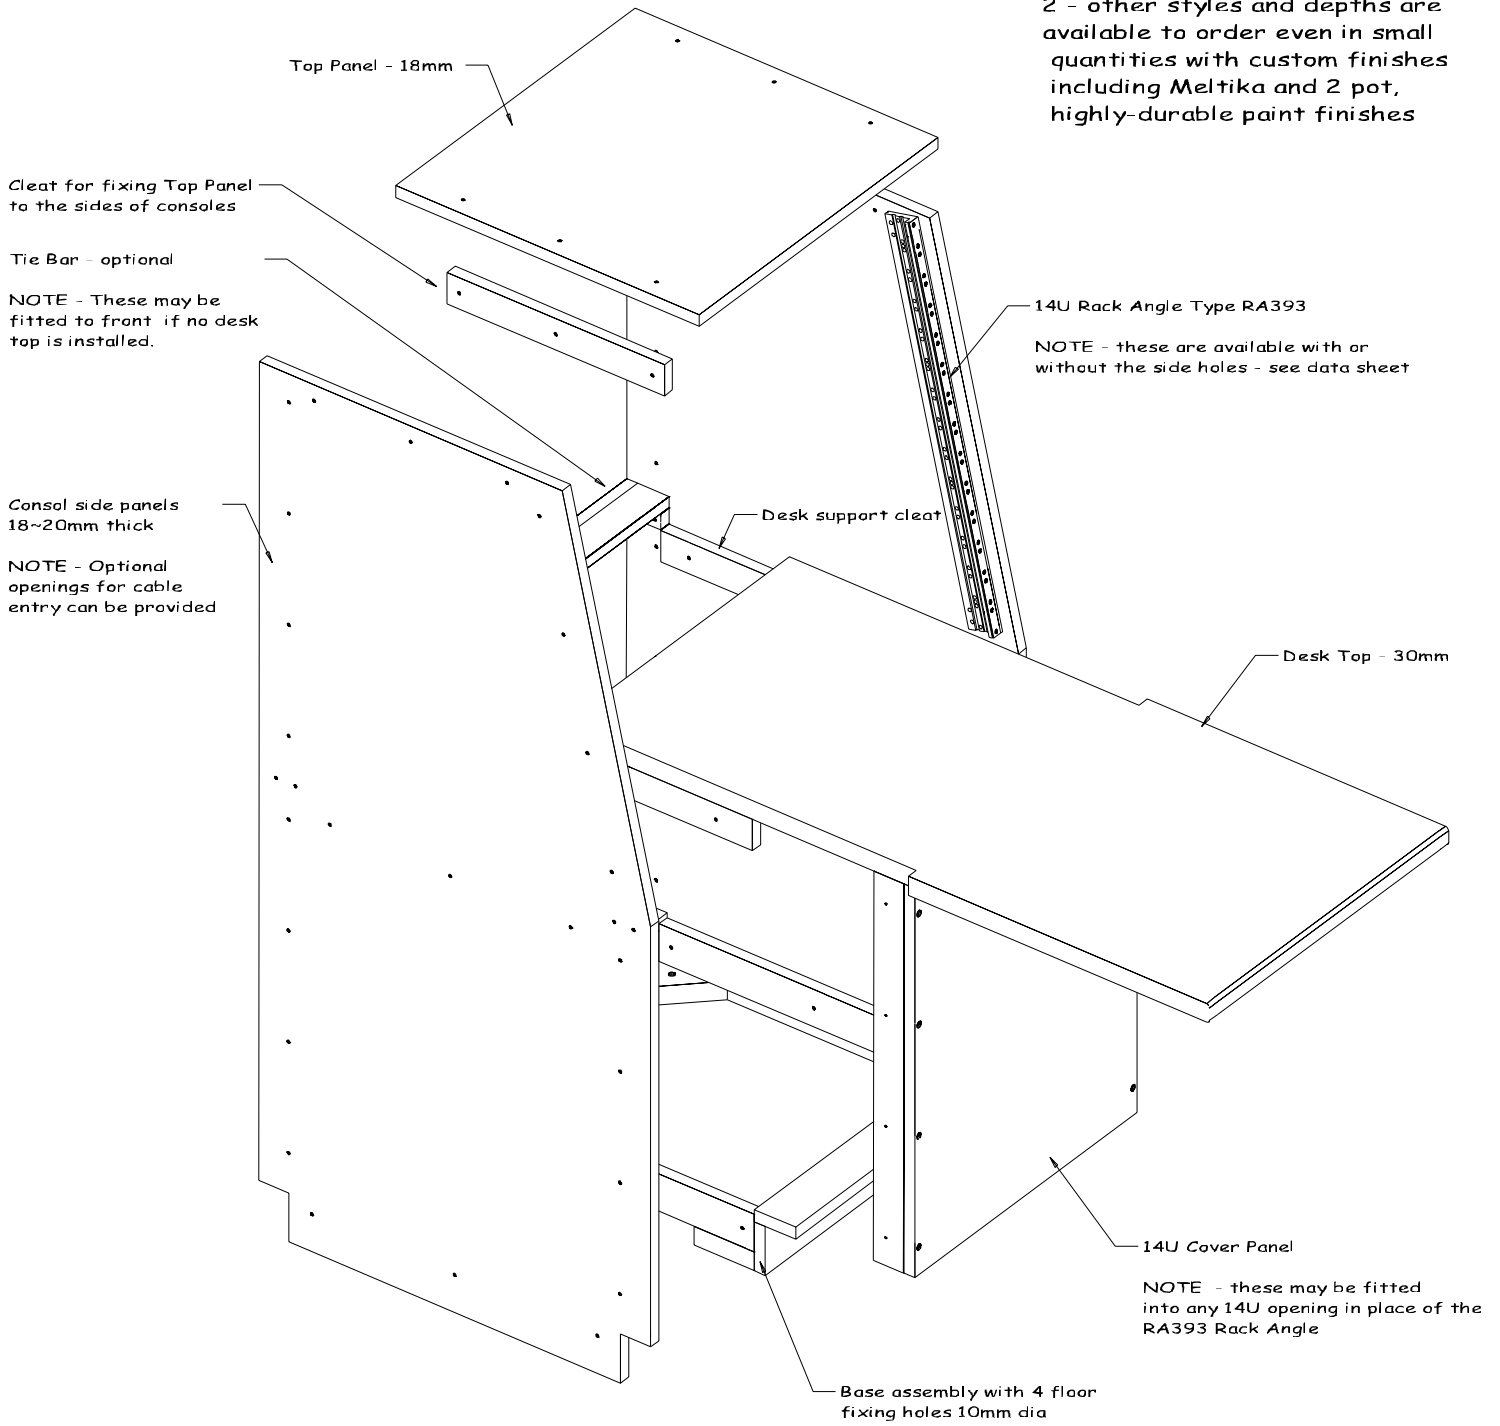

CASA Rack Consol - 28U x 650mm

NOTE

- 1 - just add side-by-side to create a suite of racks and/or consols.
- 2 - other styles and depths are available to order even in small quantities with custom finishes including Meltika and 2 pot, highly-durable paint finishes