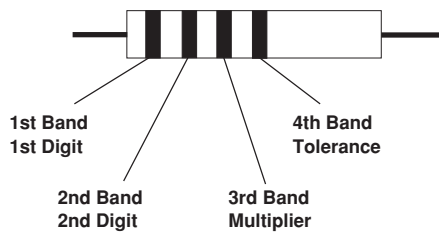

# Color Code and Standard Resistance Series

Vishay

Four-Band Code (E12, E24)

Five and Six-Band-Code (E48, E96, E192)

## COLOR CODE

COLOUR	DIGIT	MULTIPLIER	TOLERANCE	T.C. 6th BAND
Without	-	-	± 20%	
Silver	-	10 <sup>-2</sup>	± 10%	
Gold	-	10 <sup>-1</sup>	± 5%	
Black	0	10 <sup>0</sup>		
Brown	1	10 <sup>1</sup>	± 1%	100 *)
Red	2	10 <sup>2</sup>	± 2%	50 *)
Orange	3	10 <sup>3</sup>		15
Yellow	4	10 <sup>4</sup>		25
Green	5	10 <sup>5</sup>	± 0.5%	
Blue	6	10 <sup>6</sup>	± 0.25%	10
Violet	7	10 <sup>7</sup>	± 0.1%	5
Grey	8	10 <sup>8</sup>	± 0.05%	
White	9	10 <sup>9</sup>		