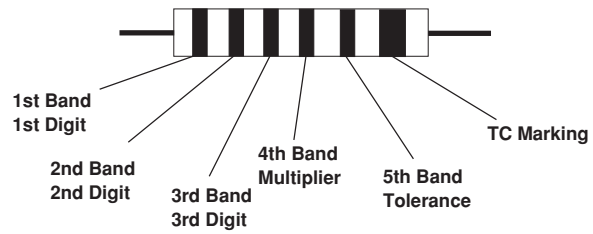

# Color Code and Standard Resistance Series

Vishay

Four-Band Code (E12, E24)

Five and Six-Band-Code (E48, E96, E192)

## COLOR CODE

COLOUR	DIGIT	MULTIPLIER	TOLERANCE	T.C. 6th BAND
Without	-	-	± 20%	
Silver	-	10 <sup>-2</sup>	± 10%	
Gold	-	10 <sup>-1</sup>	± 5%	
Black	0	10 <sup>0</sup>		
Brown	1	10 <sup>1</sup>	± 1%	100 *)
Red	2	10 <sup>2</sup>	± 2%	50 *)
Orange	3	10 <sup>3</sup>		15
Yellow	4	10 <sup>4</sup>		25
Green	5	10 <sup>5</sup>	± 0.5%	
Blue	6	10 <sup>6</sup>	± 0.25%	10
Violet	7	10 <sup>7</sup>	± 0.1%	5
Grey	8	10 <sup>8</sup>	± 0.05%	
White	9	10 <sup>9</sup>		