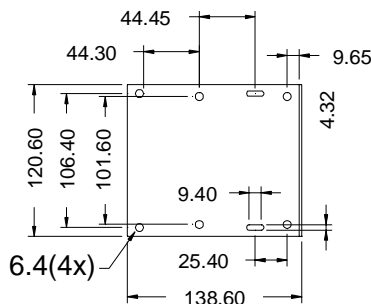

DIMENSIONS : 7-9/16"(W) x 5-2/8"(L) x 6-1/8"(D) (20.5 x 13.3 x 15.5 cm)

SHIPPING WEIGHT : 6.6 Lbs 、 3.0Kgs

FREQUENCY RESPONSE

BRACKET MOUNT HOLE REFERENCE

Specifications and models subject to change without notice