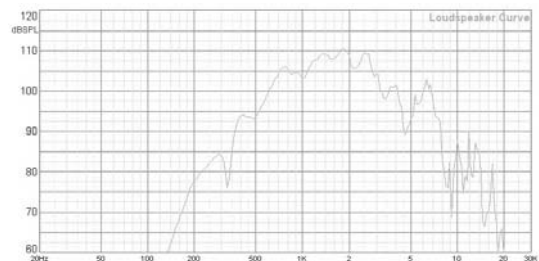

MODEL : HR-0658R

SPECIFICATIONS :

POWER : 60 WATTS, RMS (Conservative rating for electronic siren use, 8 hours continuous service life, maximum power 121 watts for voice reproduction or non-continuous operation)

SENSITIVITY : 104.0dB (Measured at one meter on axis with one watt input)

IMPEDANCE : 11 Ohms (At 1KHz±15%).

FREQUENCY RESPONSE : 350~7.5KHz (-20dB)

FINISH : Heavy Duty ABS Resin Baked Enamel

MOUNTING : Enclosed Light Bar

DIMENSIONS : 7-9/16"(W) x 5-2/8"(L) x 6-1/8"(D) (20.5 x 13.3 x 15.5 cm)

SHIPPING WEIGHT : 6.6 Lbs 、 3.0Kgs

FREQUENCY RESPONSE

BRACKET MOUNT HOLE REFERENCE

Specifications and models subject to change without notice