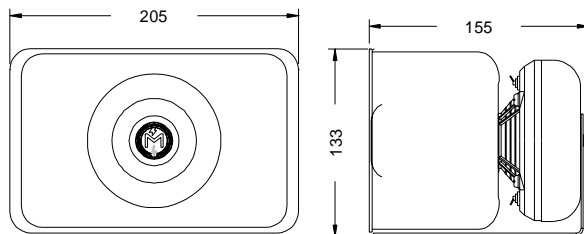

SENSITIVITY : 104.0dB (Measured at one meter on axis with one watt input)

IMPEDANCE : 11 Ohms (At 1KHz±15%).

FREQUENCY RESPONSE : 350~7.5KHz (-20dB)

FINISH : Heavy Duty ABS Resin Baked Enamel

MOUNTING : Enclosed Light Bar

DIMENSIONS : 7-9/16"(W) x 5-2/8"(L) x 6-1/8"(D) (20.5 x 13.3 x 15.5 cm)

SHIPPING WEIGHT : 6.6 Lbs 、 3.0Kgs

FREQUENCY RESPONSE

BRACKET MOUNT HOLE REFERENCE

Specifications and models subject to change without notice