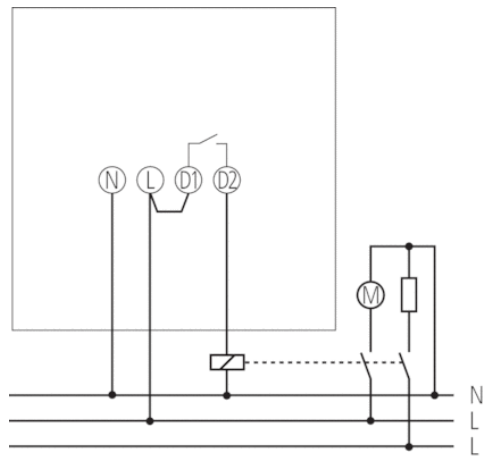

Description

- Motion detector (PIR)
- Automatic lighting control based on presence and brightness
- 180° detection angle
- For outdoor use
- Additional creep under protection
- Sensor head can be turned by $\pm 90^\circ$ horizontally and by 40° downwards
- Mixed light measurement suitable for the control of fluorescent, incandescent and halogen lamps
- Single-handed plug-in installation with retained screws
- Instant start-up possible via factory preset
- Adjustable brightness switching value and switch-off delay
- Sensitivity can be reduced to limit detection area
- Controls are place protected

Technical data

Operating voltage	230 V AC
Frequency	50 – 60 Hz
Stand-by consumption	~0,9 W
Light measurement	Mixed light measurement
Number of channels	1
Type of contact	NO contact
Installation type	Wall installation
Setting range brightness	5 – 1000 lx
Switching capacity light	10 A (at 230 V AC, $\cos \varphi = 1$), 6 A (at 230 V AC, $\cos \varphi = 0.6$), 3 AX (at 230 V AC, $\cos \varphi = 0.3$)
Detection angle	180°
Installation height	2 – 4 m
Switching output	Potential-free
Light switch-off delay	5 s-12 min
Incandescent lamp load	1000 W
Fluorescent lamp load (conventional) not corrected	900 VA
Fluorescent lamp load (conventional) parallel-corrected	200 VA 18 μ F
Fluorescent lamp load (conventional) series-corrected	900 VA
Fluorescent lamp load (conventional) lead-lag circuit	400 VA
Fluorescent lamp load (electronic ballast)	400 VA
Lamps	Incandescent/halogen lamps, fluorescent lamps, Energy saving lamps, LEDs
Ambient temperature	-25 °C ... +45 °C
Protection class	II
Type of protection	IP 54

Connection example

Article number: 1010961

Detection range

Mounting height (A)	Head on to (r)	Diagonally (t)
2,5 m	5 m	12 m

Scale drawings

Accessories

RC filter

- Article number: 9070523
 Details ▶ www.theben.de

LUXA corner angle black

- Article number: 9070625
 Details ▶ www.theben.de

LUXA corner angle white

- Article number: 9070626
 Details ▶ www.theben.de