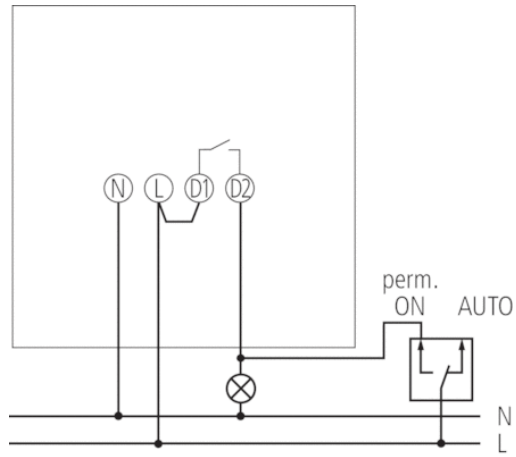

Description

- Motion detector (PIR)
- Automatic lighting control based on presence and brightness
- 180° detection angle
- For outdoor use
- Additional creep under protection
- Sensor head can be turned by $\pm 90^\circ$ horizontally and by 40° downwards
- Mixed light measurement suitable for the control of fluorescent, incandescent and halogen lamps
- Single-handed plug-in installation with retained screws
- Instant start-up possible via factory preset
- Adjustable brightness switching value and switch-off delay
- Sensitivity can be reduced to limit detection area
- Controls are place protected

Technical data

Operating voltage	230 V AC
Frequency	50 – 60 Hz
Stand-by consumption	~0,9 W
Light measurement	Mixed light measurement
Number of channels	1
Type of contact	NO contact
Installation type	Wall installation
Setting range brightness	5 – 1000 lx
Switching capacity light	10 A (at 230 V AC, $\cos \varphi = 1$), 6 A (at 230 V AC, $\cos \varphi = 0.6$), 3 AX (at 230 V AC, $\cos \varphi = 0.3$)
Detection angle	180°
Installation height	2 – 4 m
Switching output	Potential-free
Light switch-off delay	5 s-12 min
Incandescent lamp load	1000 W
Fluorescent lamp load (conventional) not corrected	900 VA
Fluorescent lamp load (conventional) parallel-corrected	200 VA 18 μ F
Fluorescent lamp load (conventional) series-corrected	900 VA
Fluorescent lamp load (conventional) lead-lag circuit	400 VA
Fluorescent lamp load (electronic ballast)	400 VA
Lamps	Incandescent/halogen lamps, fluorescent lamps, Energy saving lamps, LEDs
Ambient temperature	-25 °C ... +45 °C
Protection class	II
Type of protection	IP 54

Connection example

Article number: 1010961

Detection range

Mounting height (A)	Head on to (r)	Diagonally (t)
2,5 m	5 m	12 m

Scale drawings

Accessories

RC filter

- Article number: 9070523
 Details ▶ www.theben.de