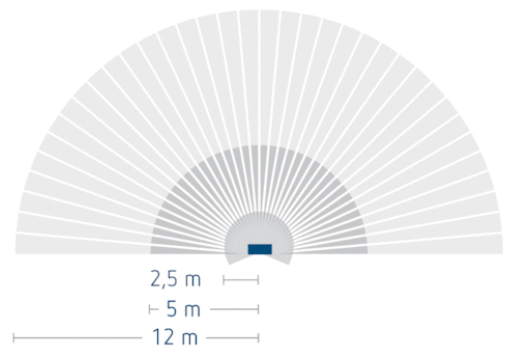

Technical data

Operating voltage	230 V AC
Frequency	50 – 60 Hz
Stand-by consumption	~0,9 W
Light measurement	Mixed light measurement
Number of channels	1
Type of contact	NO contact
Installation type	Wall installation
Setting range brightness	5 – 1000 lx
Switching capacity light	10 A (at 230 V AC, $\cos \varphi = 1$), 6 A (at 230 V AC, $\cos \varphi = 0.6$), 3 AX (at 230 V AC, $\cos \varphi = 0.3$)
Detection angle	180°
Installation height	2 – 4 m
Switching output	Potential-free
Light switch-off delay	5 s-12 min
Incandescent lamp load	1000 W
Fluorescent lamp load (conventional) not corrected	900 VA
Fluorescent lamp load (conventional) parallel-corrected	200 VA 18 μ F
Fluorescent lamp load (conventional) series-corrected	900 VA
Fluorescent lamp load (conventional) lead-lag circuit	400 VA
Fluorescent lamp load (electronic ballast)	400 VA
Lamps	Incandescent/halogen lamps, fluorescent lamps, Energy saving lamps, LEDs
Ambient temperature	-25 °C ... +45 °C
Protection class	II
Type of protection	IP 54

Connection example

Article number: 1010961

Detection range

Mounting height (A)	Head on to (r)	Diagonally (t)
2,5 m	5 m	12 m

Scale drawings

Accessories

RC filter

- Article number: 9070523
 Details ▶ www.theben.de