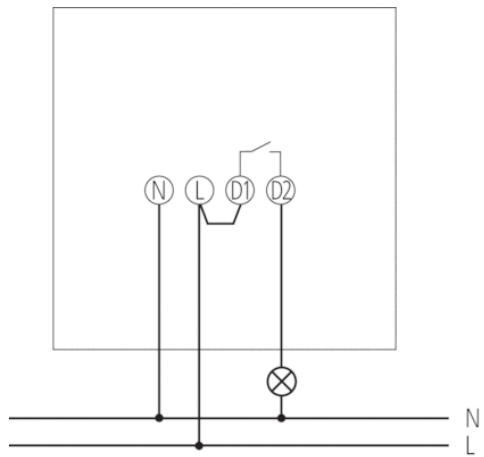

Description

- Motion detector (PIR)
- Automatic lighting control based on presence and brightness
- 180° detection angle
- For outdoor use
- Additional creep under protection
- Sensor head can be turned by $\pm 90^\circ$ horizontally and by 40° downwards
- Mixed light measurement suitable for the control of fluorescent, incandescent and halogen lamps
- Single-handed plug-in installation with retained screws
- Instant start-up possible via factory preset
- Adjustable brightness switching value and switch-off delay
- Sensitivity can be reduced to limit detection area
- Controls are place protected

Technical data

Operating voltage	230 V AC
Frequency	50 – 60 Hz
Stand-by consumption	~0,9 W
Light measurement	Mixed light measurement
Number of channels	1
Type of contact	NO contact
Installation type	Wall installation
Setting range brightness	5 – 1000 lx
Switching capacity light	10 A (at 230 V AC, $\cos \varphi = 1$), 6 A (at 230 V AC, $\cos \varphi = 0.6$), 3 AX (at 230 V AC, $\cos \varphi = 0.3$)
Detection angle	180°
Installation height	2 – 4 m
Switching output	Potential-free
Light switch-off delay	5 s-12 min
Incandescent lamp load	1000 W
Fluorescent lamp load (conventional) not corrected	900 VA
Fluorescent lamp load (conventional) parallel-corrected	200 VA 18 μ F
Fluorescent lamp load (conventional) series-corrected	900 VA
Fluorescent lamp load (conventional) lead-lag circuit	400 VA
Fluorescent lamp load (electronic ballast)	400 VA
Lamps	Incandescent/halogen lamps, fluorescent lamps, Energy saving lamps, LEDs
Ambient temperature	-25 °C ... +45 °C
Protection class	II
Type of protection	IP 54

Connection example

Article number: 1010961

Detection range

Mounting height (A)	Head on to (r)	Diagonally (t)
2,5 m	5 m	12 m

Scale drawings

Accessories

RC filter

- Article number: 9070523
 Details ▶ www.theben.de

LUXA corner angle black

- Article number: 9070625
 Details ▶ www.theben.de

LUXA corner angle white

- Article number: 9070626
 Details ▶ www.theben.de