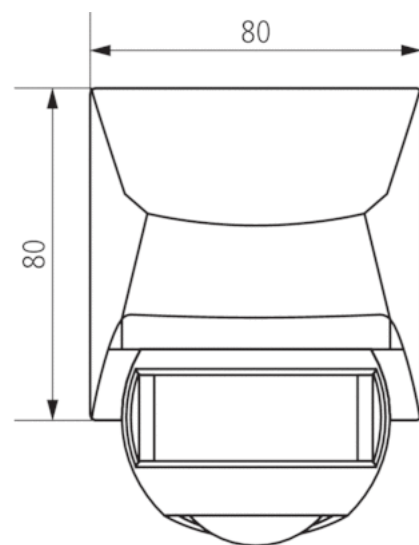

Connection example

Article number: 1010961

Detection range

Mounting height (A)	Head on to (r)	Diagonally (t)
2,5 m	5 m	12 m

Scale drawings

Accessories

RC filter

- Article number: 9070523
 Details ▶ www.theben.de

LUXA corner angle black

- Article number: 9070625
 Details ▶ www.theben.de

LUXA corner angle white

- Article number: 9070626
 Details ▶ www.theben.de