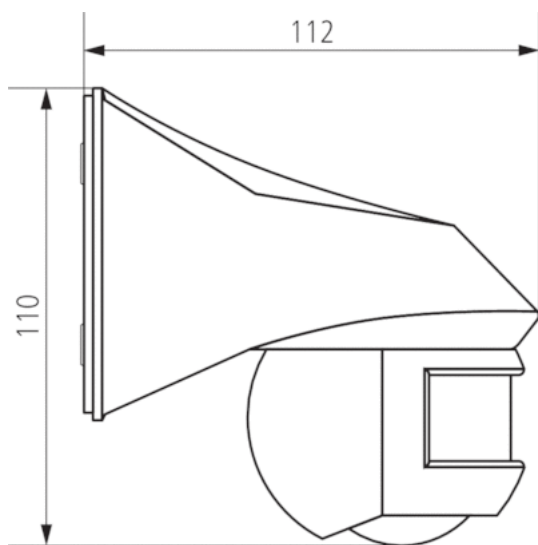

Description

- Motion detector (PIR)
- Automatic lighting control based on presence and brightness
- 180° detection angle
- For outdoor use
- Additional creep under protection
- Sensor head can be turned by $\pm 90^\circ$ horizontally and by 40° downwards
- Mixed light measurement suitable for the control of fluorescent, incandescent and halogen lamps
- Single-handed plug-in installation with retained screws
- Instant start-up possible via factory preset
- Adjustable brightness switching value and switch-off delay
- Sensitivity can be reduced to limit detection area
- Controls are place protected

Connection example

Article number: 1010961

Detection range

Mounting height (A)	Head on to (r)	Diagonally (t)
2,5 m	5 m	12 m

Scale drawings

Accessories

RC filter

- Article number: 9070523
 Details ▶ www.theben.de

LUXA corner angle black

- Article number: 9070625
 Details ▶ www.theben.de

LUXA corner angle white

- Article number: 9070626
 Details ▶ www.theben.de